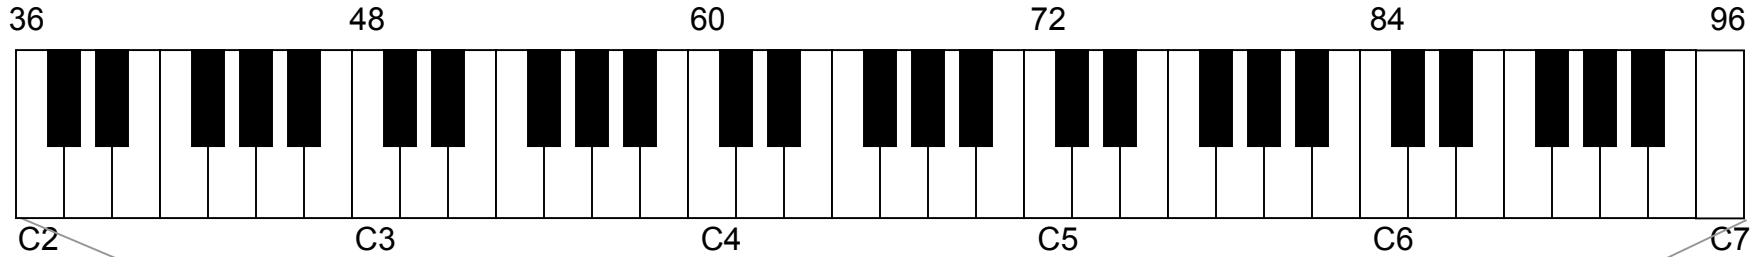

Middle "C" – MIDI Note # 60 (Five-Octave Keyboard)

Full MIDI Note Range

**Roland
PC-200 MK II**

[4-Oct. MIDI Range: C2(36) - C6(84)/Shift-L:C1 - C5/H:C3 - C7]

**Roland
Juno-106**

[5-Octave Keyboard Range: C2 (36) to C7 (96) / (+/- 1 Octave Transposed)]

**Roland
KR-500**

[76-Note Keyboard Range: E1 (28) to G7 (103) / (A0(21)-C8(108) Transposed)]

**Technics
PR-305**

[88-Note Piano Keyboard Range: A0 (21) to C8 (108) / Transposed: (E0 (16) to F#8 (114))]